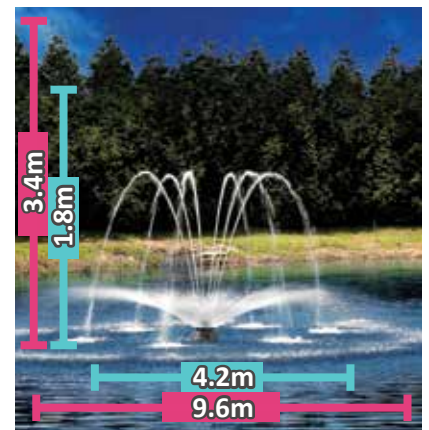

Cluster Arch

Daffodil

Flare

Super Lily

Tornado

Lily

*For dimensions, see table.

STANDARD
SPRAY PATTERNS

Spray Pattern	Cluster Arch		Daffodil		Flare		Lily		Super Lily		Tornado	
1HP	2.7	3.0	2.3	5.4	0.9	6.0	1.8	4.2	1.4	3.2	1.8	6.0
2HP	4.3	5.3	3.8	10.5	1.2	10.8	3.4	9.6	2.7	8.4	2.7	10.8
	H (m)	Dia. (m)	H (m)	Dia. (m)	H (m)	Dia. (m)	H (m)	Dia. (m)	H (m)	Dia. (m)	H (m)	Dia. (m)

Tiara

*For dimensions, see table.

EXTENSION
SPRAY PATTERNS

Spray Pattern	Delmar		Double Arch		Double Arch Lily		Pentalator		Quad		Spider & Arch		Tiara		Trillium		Weeping Willow	
1HP	2.7	2.5	2.7	8.6	1.4	3.2	2.5	9.7	2.7	9.7	2.5	9.7	2.5	9.7	2.2	4.8	2.7	7.0
2HP	4.3	4.0	4.3	14.6	2.8	9.0	4.0	13	4.3	15.5	4.0	15	4.0	15.6	3.8	7.6	4.3	10.8
	H(m)	Dia.(m)	H(m)	Dia.(m)	H(m)	Dia.(m)	H(m)	Dia.(m)	H(m)	Dia.(m)	H(m)	Dia.(m)	H(m)	Dia.(m)	H(m)	Dia.(m)	H(m)	Dia.(m)