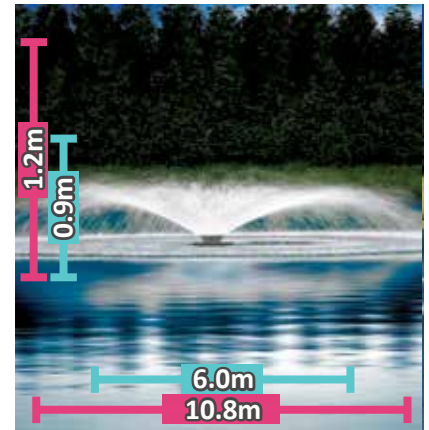

The
Fountain
Experts

INTRODUCING THE LATEST, GREATEST FOUNTAIN TECHNOLOGY

FUSION

with The
TWISTER

THE PERFECT AERATION FOUNTAIN COMBINATION!

Motor	Cable Lengths	Min. Operating Depth	Area Aerated	Max Amps	m ³ /h
1HP	53m	0.82m	Up to 3,050m ²	7	36.3
2HP	60m	0.96m	Up to 4,050m ²	10	52.2

START
HERE

Choose from 1HP or 2HP aeration fountain

A STANDARD PACKAGE

6 Fantastic Spray Nozzle Patterns come Standard!

The all new **AERATION FOUNTAINS** come with the following spray patterns as standard - one nozzle does all! Interchange each spray pattern by simply making a minor adjustment to the standard nozzle with your desired combination of the pattern you desire.

Cluster Arch

Daffodil

Flare

Super Lily

Tornado

Lily

*For dimensions, see table.

STANDARD
SPRAY PATTERNS

Spray Pattern	Cluster Arch		Daffodil		Flare		Lily		Super Lily		Tornado	
1HP	2.7	3.0	2.3	5.4	0.9	6.0	1.8	4.2	1.4	3.2	1.8	6.0
2HP	4.3	5.3	3.8	10.5	1.2	10.8	3.4	9.6	2.7	8.4	2.7	10.8
	H (m)	Dia. (m)	H (m)	Dia. (m)	H (m)	Dia. (m)	H (m)	Dia. (m)	H (m)	Dia. (m)	H (m)	Dia. (m)