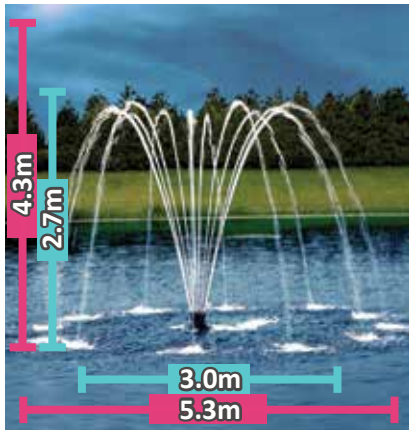

The
Fountain
Experts

INTRODUCING THE LATEST, GREATEST FOUNTAIN TECHNOLOGY

FUSION

with The
TWISTER

THE PERFECT AERATION FOUNTAIN COMBINATION!

Motor	Cable Lengths	Min. Operating Depth	Area Aerated	Max Amps	m ³ /h
1HP	53m	0.82m	Up to 3,050m ²	7	36.3
2HP	60m	0.96m	Up to 4,050m ²	10	52.2

START
HERE

Choose from 1HP or 2HP aeration fountain

A STANDARD PACKAGE

6 Fantastic Spray Nozzle Patterns come Standard!

The all new **AERATION FOUNTAINS** come with the following spray patterns as standard - one nozzle does all! Interchange each spray pattern by simply making a minor adjustment to the standard nozzle with your desired combination of the pattern you desire.

Cluster Arch

Daffodil

Flare

Super Lily

Tornado

Lily

*For dimensions, see table.

STANDARD
SPRAY PATTERNS

Tiara

*For dimensions, see table.

EXTENSION
SPRAY PATTERNS

Spray Pattern	Delmar		Double Arch		Double Arch Lily		Pentalator		Quad		Spider & Arch		Tiara		Trillium		Weeping Willow	
1HP	2.7	2.5	2.7	8.6	1.4	3.2	2.5	9.7	2.7	9.7	2.5	9.7	2.5	9.7	2.2	4.8	2.7	7.0
2HP	4.3	4.0	4.3	14.6	2.8	9.0	4.0	13	4.3	15.5	4.0	15	4.0	15.6	3.8	7.6	4.3	10.8
	H(m)	Dia.(m)	H(m)	Dia.(m)	H(m)	Dia.(m)	H(m)	Dia.(m)	H(m)	Dia.(m)	H(m)	Dia.(m)	H(m)	Dia.(m)	H(m)	Dia.(m)	H(m)	Dia.(m)