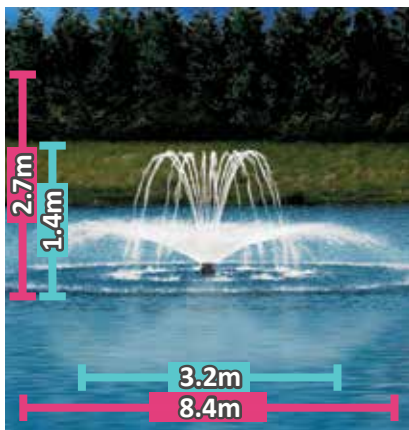

The
Fountain
Experts

INTRODUCING THE LATEST, GREATEST FOUNTAIN TECHNOLOGY

FUSION

with The
TWISTER

THE PERFECT AERATION FOUNTAIN COMBINATION!

Motor	Cable Lengths	Min. Operating Depth	Area Aerated	Max Amps	m ³ /h
1HP	53m	0.82m	Up to 3,050m ²	7	36.3
2HP	60m	0.96m	Up to 4,050m ²	10	52.2

START
HERE

Choose from 1HP or 2HP aeration fountain

A STANDARD PACKAGE

6 Fantastic Spray Nozzle Patterns come Standard!

The all new **AERATION FOUNTAINS** come with the following spray patterns as standard - one nozzle does all! Interchange each spray pattern by simply making a minor adjustment to the standard nozzle with your desired combination of the pattern you desire.

Cluster Arch

Daffodil

Flare

Super Lily

Tornado

Lily

*For dimensions, see table.

STANDARD
SPRAY PATTERNS

Spray Pattern	Cluster Arch		Daffodil		Flare		Lily		Super Lily		Tornado	
1HP	2.7	3.0	2.3	5.4	0.9	6.0	1.8	4.2	1.4	3.2	1.8	6.0
2HP	4.3	5.3	3.8	10.5	1.2	10.8	3.4	9.6	2.7	8.4	2.7	10.8
	H (m)	Dia. (m)	H (m)	Dia. (m)	H (m)	Dia. (m)	H (m)	Dia. (m)	H (m)	Dia. (m)	H (m)	Dia. (m)