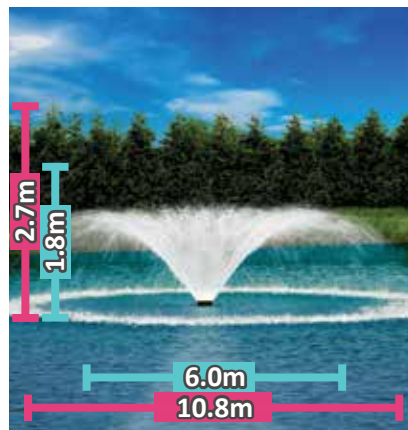

Cluster Arch

Daffodil

Flare

Super Lily

Tornado

Lily

*For dimensions, see table.

STANDARD
SPRAY PATTERNS

Spray Pattern	Cluster Arch		Daffodil		Flare		Lily		Super Lily		Tornado	
1HP	2.7	3.0	2.3	5.4	0.9	6.0	1.8	4.2	1.4	3.2	1.8	6.0
2HP	4.3	5.3	3.8	10.5	1.2	10.8	3.4	9.6	2.7	8.4	2.7	10.8
	H (m)	Dia. (m)	H (m)	Dia. (m)	H (m)	Dia. (m)	H (m)	Dia. (m)	H (m)	Dia. (m)	H (m)	Dia. (m)