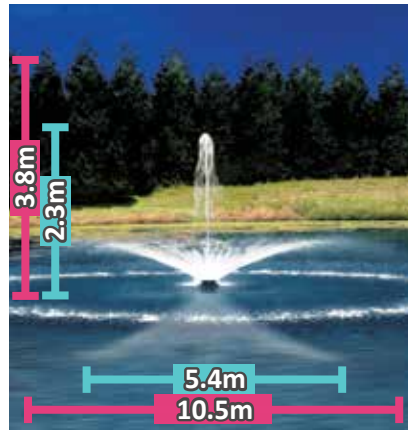

The
Fountain
Experts

INTRODUCING THE LATEST, GREATEST FOUNTAIN TECHNOLOGY

FUSION

with The
TWISTER

THE PERFECT AERATION FOUNTAIN COMBINATION!

Motor	Cable Lengths	Min. Operating Depth	Area Aerated	Max Amps	m ³ /h
1HP	53m	0.82m	Up to 3,050m ²	7	36.3
2HP	60m	0.96m	Up to 4,050m ²	10	52.2

START
HERE

Choose from 1HP or 2HP aeration fountain

A STANDARD PACKAGE

6 Fantastic Spray Nozzle Patterns come Standard!

The all new **AERATION FOUNTAINS** come with the following spray patterns as standard - one nozzle does all! Interchange each spray pattern by simply making a minor adjustment to the standard nozzle with your desired combination of the pattern you desire.

Cluster Arch

Daffodil

Flare

Super Lily

Tornado

Lily

*For dimensions, see table.

STANDARD
SPRAY PATTERNS

Tiara

*For dimensions, see table.

EXTENSION
SPRAY PATTERNS

Spray Pattern	Delmar		Double Arch		Double Arch Lily		Pentalator		Quad		Spider & Arch		Tiara		Trillium		Weeping Willow	
1HP	2.7	2.5	2.7	8.6	1.4	3.2	2.5	9.7	2.7	9.7	2.5	9.7	2.5	9.7	2.2	4.8	2.7	7.0
2HP	4.3	4.0	4.3	14.6	2.8	9.0	4.0	13	4.3	15.5	4.0	15	4.0	15.6	3.8	7.6	4.3	10.8
	H(m)	Dia.(m)	H(m)	Dia.(m)	H(m)	Dia.(m)	H(m)	Dia.(m)	H(m)	Dia.(m)	H(m)	Dia.(m)	H(m)	Dia.(m)	H(m)	Dia.(m)	H(m)	Dia.(m)