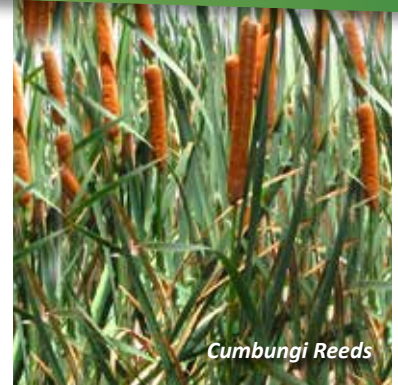

PRODUCT:

AQUATIC WEED RAZER RANGE

TARGET: **SUBMERGED / EMERGENT AQUATIC WEEDS**

The
Aquatic Weed
Control Experts

Cattails

Potamogeton

Cumbungi Reeds

AQUATIC WEED RAZER

EXPRESS

Smallest and lightest

SMALL WATER BODIES

- Fixed V shaped blade
- Cuts a path 0.76m wide
- Weighs 2.8kg
- Blade 39.73cm | Width 76.2cm
Pole 157.48cm
- Includes 7.6m floating rope

AQUATIC WEED

RAZER

Largest and widest

LARGE WATER BODIES

- Fixed V shaped blade
- Cuts a path 0.84m wide
- Weighs 3.6kg
- Blade 83.82cm | Width 121.92cm
Pole 157.48cm
- Includes 7.6m floating rope
- Comes with blade sharpener

AQUATIC WEED RAZER

PRO

Adjustable and convenient

THICKER AQUATIC WEEDS

- Adjustable V shaped blade –
(wide for thin aquatic weeds,
narrow for very tough, thick
emergent reeds)
- Folds for easy storage
- Cuts a path up to 1.57m wide
- Weighs 4.8kg
- Blade 81.28cm | Width (*Adjustable*)
Pole 157.48cm
- Includes 7.6m floating rope
- Comes with blade sharpener