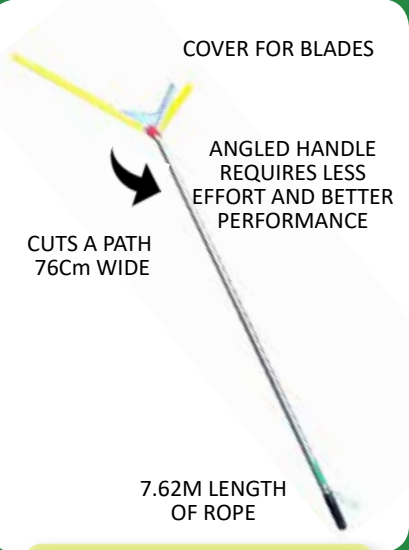

PRODUCT:

AQUATIC WEED RAZER RANGE

TARGET: **SUBMERGED / EMERGENT AQUATIC WEEDS**

The
Aquatic Weed
Control Experts

Cattails

Potamogeton

Cumbungi Reeds

AQUATIC WEED RAZER

EXPRESS

Smallest and lightest

SMALL WATER BODIES

- Fixed V shaped blade
- Cuts a path 0.76m wide
- Weighs 2.8kg
- Blade 39.73cm | Width 76.2cm
Pole 157.48cm
- Includes 7.6m floating rope

AQUATIC WEED

RAZER

Largest and widest

LARGE WATER BODIES

- Fixed V shaped blade
- Cuts a path 0.84m wide
- Weighs 3.6kg
- Blade 83.82cm | Width 121.92cm
Pole 157.48cm
- Includes 7.6m floating rope
- Comes with blade sharpener

AQUATIC WEED RAZER

PRO

Adjustable and convenient

THICKER AQUATIC WEEDS

- Adjustable V shaped blade –
(wide for thin aquatic weeds,
narrow for very tough, thick
emergent reeds)
- Folds for easy storage
- Cuts a path up to 1.57m wide
- Weighs 4.8kg
- Blade 81.28cm | Width (*Adjustable*)
Pole 157.48cm
- Includes 7.6m floating rope
- Comes with blade sharpener