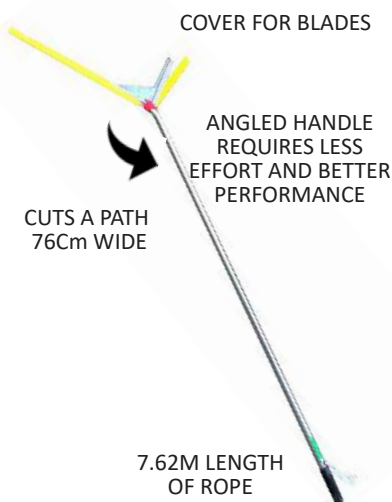

AQUATIC TECHNOLOGIES

The Aquatic Weed Control Experts

PRODUCT:

AQUATIC WEED RAZER RANGE

TARGET: **SUBMERGED / EMERGENT AQUATIC WEEDS**

Cattails

Potamogeton

Cumbungi Reeds

AQUATIC WEED RAZER

EXPRESS

Smallest and lightest

SMALL WATER BODIES

- Fixed V shaped blade
- Cuts a path 0.76m wide
- Weighs 2.8kg
- Blade 39.73cm | Width 76.2cm Pole 157.48cm
- Includes 7.6m floating rope

BUY NOW

AQUATIC WEED

RAZER

Largest and widest

LARGE WATER BODIES

- Fixed V shaped blade
- Cuts a path 0.84m wide
- Weighs 3.6kg
- Blade 83.82cm | Width 121.92cm Pole 157.48cm
- Includes 7.6m floating rope
- Comes with blade sharpener

BUY NOW

AQUATIC WEED RAZER

PRO

Adjustable and convenient

THICKER AQUATIC WEEDS

- Adjustable V shaped blade – (wide for thin aquatic weeds, narrow for very tough, thick emergent reeds)
- Folds for easy storage
- Cuts a path up to 1.57m wide
- Weighs 4.8kg
- Blade 81.28cm | Width (Adjustable) Pole 157.48cm
- Includes 7.6m floating rope
- Comes with blade sharpener