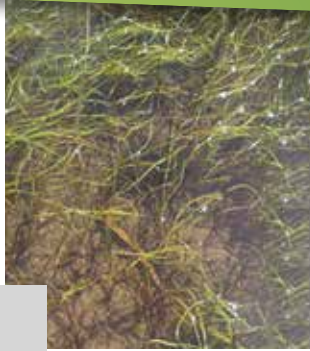

AQUATIC TECHNOLOGIES

The Aquatic Weed Control Experts

PRODUCT: **LAKE MOWER**

TARGET: **SUBMERGED AQUATIC WEEDS**

Sea Tassel

Blunt Pondweed

Ribbonweed

For the fast and convenient removal of aquatic vegetation such as Cumbungi, Lily pads & all types of submerged aquatic weeds in larger water bodies such as large dams, lagoons and lakes. Simply attach to your boat and go!

HD 5000 LAKE MOWER

Ideal for the fast and wide-spread cutting of aquatic vegetation, this lake aquatic weed cutter tool is perfect for large bodies of water and attaches to your boat.

The HD 5000 Lake Mower features a mounting bracket that fits onto the back or side of a boat, making it the

ultimate boat-driven solution for the cutting of aquatic weeds in a large area. Ideal for quickly cutting through all types of submerged and emergent aquatic weeds, this handy aquatic weed cutting mower can be used in lakes, dams, lagoons and more.